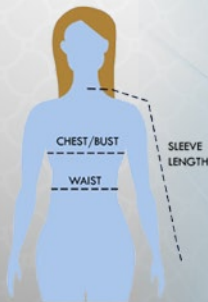

SIZE CHARTS

SLEEVE LENGTH: Measured from center back to cuff

CHEST: 1" below the armhole

WAIST: Measured around the waist

MEN'S SIZE CHART

SIZE	CHEST/BUST	WAIST	SLEEVE LENGTH
XS	36-38"	26-29"	32.5-33"
S	38-40"	29-32"	33-33.5"
M	40-42"	32-35"	34-34.5"
L	42-44"	35-38"	35-35.5"
XL	44-46"	38-41"	36-36.5"
2XL	46-48"	41-44"	37-37.5"
3XL	48-51"	44-47"	38-38.5"
4XL	51-54"	47-50"	38.5-39"
5XL	54-57"	50-53"	39-39.5"
LT	42-44"	35-38"	37-37.5"
XLT	44-46"	38-41"	38-38.5"
2XLT	46-48"	41-44"	39-39.5"
3XLT	48-51"	44-47"	40-40.5"
4XLT	51-54"	47-50"	40.5-41"
5XLT	54-57"	50-53"	41-41.5"

LADIES SIZE CHART

UK SIZE	SIZE	SHIRT SIZE	CHEST/BUST	WAIST	SLEEVE LENGTH
4-6	XS	2-4	32-34"	23-25"	30-30.5"
8-10	S	6-8	34-36"	25-27"	30.5-31"
12-14	M	10-12	36-38"	27-29"	31-31.5"
14-16	L	12-14	38-40"	29-32"	32.5-33"
16-18	XL	14-16	40-42"	32-35"	33.5-34"
20	2XL	18	42-44"	35-38"	34.5-35"
22	3XL	20	44-46"	38-41"	35-35.5"

* Size specifications are based on approximate body measurements. Please contact our customer service representatives for additional details and specifications for each style.

Size worn XL. Model is 6'1 and weighs 180 lbs.
Please order your size accordingly as decorated orders are not returnable or exchangeable.