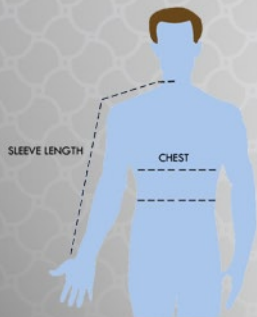

SIZE CHARTS

SLEEVE LENGTH: Measured from center back to cuff

CHEST: 1" below the armhole

WAIST: Measured around the waist

MEN'S SIZE CHART

SIZE	CHEST/BUST	WAIST	SLEEVE LENGTH
XS	36-38"	26-29"	32.5-33"
S	38-40"	29-32"	33-33.5"
M	40-42"	32-35"	34-34.5"
L	42-44"	35-38"	35-35.5"
XL	44-46"	38-41"	36-36.5"
2XL	46-48"	41-44"	37-37.5"
3XL	48-51"	44-47"	38-38.5"
4XL	51-54"	47-50"	38.5-39"
5XL	54-57"	50-53"	39-39.5"
LT	42-44"	35-38"	37-37.5"
XLT	44-46"	38-41"	38-38.5"
2XLT	46-48"	41-44"	39-39.5"
3XLT	48-51"	44-47"	40-40.5"
4XLT	51-54"	47-50"	40.5-41"
5XLT	54-57"	50-53"	41-41.5"

LADIES SIZE CHART

UK SIZE	SIZE	SHIRT SIZE	CHEST/BUST	WAIST	SLEEVE LENGTH
4-6	XS	2-4	32-34"	23-25"	30-30.5"
8-10	S	6-8	34-36"	25-27"	30.5-31"
12-14	M	10-12	36-38"	27-29"	31-31.5"
14-16	L	12-14	38-40"	29-32"	32.5-33"
16-18	XL	14-16	40-42"	32-35"	33.5-34"
20	2XL	18	42-44"	35-38"	34.5-35"
22	3XL	20	44-46"	38-41"	35-35.5"

UNISEX SIZE CHART

SIZE	XXS	XS	S	M	L	XL	2XL	3XL	4XL	5XL
LADIES EQUIVALENT	S	M	L	XL	2XL	3XL	N/A	N/A	N/A	N/A
CHEST/BUST	34-36"	36-38"	38-40"	40-42"	42-44"	44-46"	46-48"	48-51"	51-54"	54-57"
SLEEVE LENGTH	30.5-31"	31-32"	32.5-33.5"	34-34.5"	35-35.5"	36-36.5"	37-37.5"	38-38.5"	38.5-39"	39-39.5"

* Size specifications are based on approximate body measurements. Please contact our customer service representatives for additional details and specifications for each style.

Size worn XL. Model is 6'1 and weighs 180 lbs.
Please order your size accordingly as decorated orders are not returnable or exchangeable.